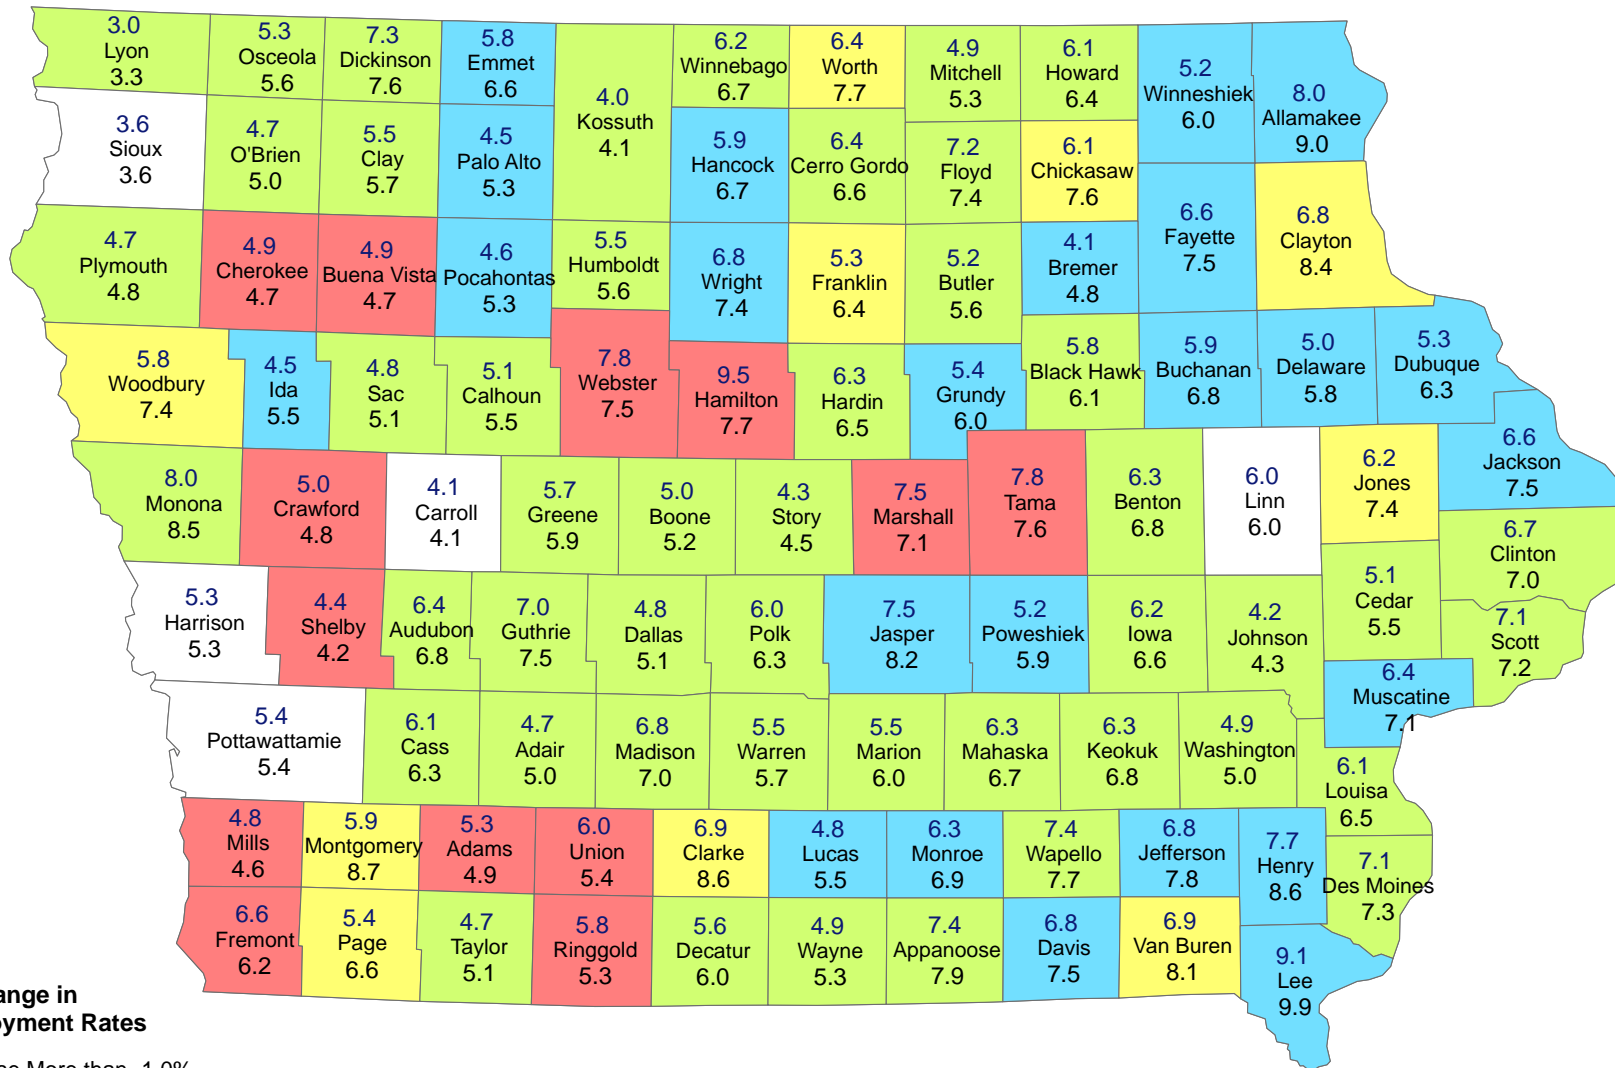

UNEMPLOYMENT RATES PER IOWA COUNTIES

DECEMBER 2011 AND DECEMBER 2010

Change in Unemployment Rates

- Decrease More than -1.0%
- Decrease -0.6 to 1.0%
- Decrease -0.1 to -0.6%
- No change
- Increase

0 5 10 20 30 40 Miles

*Unemployment Rates shown above county name are December 2011;
rates shown below are December 2010.*